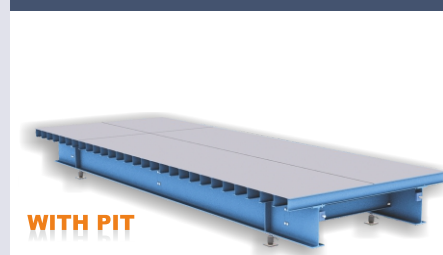

# Steel Deck Truck Scales

## Heavy Duty Fully Electronic

Steel Deck  
Truck Scales

- ✓ Technical Specifications
- ✓ Long Lasting Accuracy (ALWAYS ACCURATE IN EVERY WEIGH-IN)
- ✓ Durable & Heavy Duty
- ✓ Utilizing latest Engineering Software
- ✓ With Durable Industrial Paint
- ✓ Modern Cutting & Welding Machineries
- ✓ Ultra-Modern "COMBO" Truck Scales

Capacity	5 tons	10 tons	20 tons	50 tons	60 tons	80 tons	120 tons
Platform Strength (ton)	20	30	50	100	180	200	300
Platform Size (m)	2 x 4	2.5 x 6	3 x 8	3 x 8	3 x 16	3 x 18	3 x 24