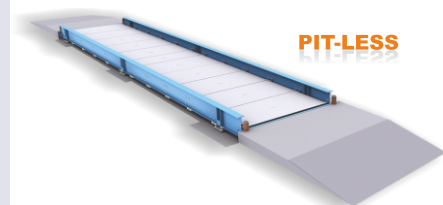

# Steel Deck Truck Scales

## Heavy Duty Fully Electronic

Steel Deck  
Truck Scales

- ✓ Technical Specifications
- ✓ Long Lasting Accuracy (ALWAYS ACCURATE IN EVERY WEIGH-IN)
- ✓ Durable & Heavy Duty
- ✓ Utilizing latest Engineering Software
- ✓ With Durable Industrial Paint
- ✓ Modern Cutting & Welding Machineries
- ✓ Ultra-Modern "COMBO" Truck Scales

Capacity	5 tons	10 tons	20 tons	50 tons	60 tons	80 tons	120 tons
Platform Strength (ton)	20	30	50	100	180	200	300
Platform Size (m)	2 x 4	2.5 x 6	3 x 8	3 x 8	3 x 16	3 x 18	3 x 24